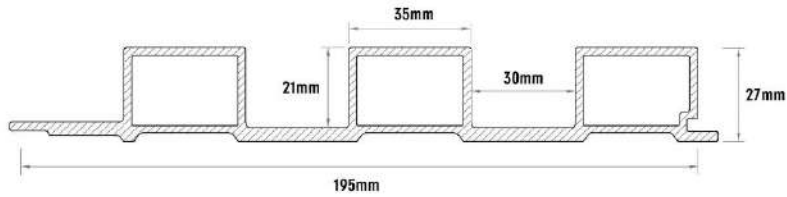

go
Bold
flaunt your
walls

natural 27mm

go
Classic
make everlasting
elegant

brown 27mm

go
Linear
build inline
harmony

wenge 27mm

Color & Size Options !

27 mm

Panel Size : 116 Inch (Length) x 7.7 inch (Width) x 27 mm (Height)
Area per Panel : 6.2 SQF Per Panel

Walnut#

Natural#

Wenge#

Color & Size Options !

27 mm

Panel Size : 116 Inch (Length) x 7.7 inch (Width) x 27 mm (Height)
Area per Panel : 6.2 SQF Per Panel

Teak#

Ash#

Brown#

Color & Size Options !

14 mm

Panel Size : 116 Inch (Length) x 7.7 inch (Width) x 14 mm (Height)
Area per Panel : 6.2 SQF Per Panel

Walnut#

Natural#