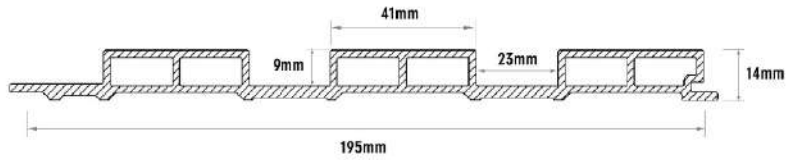

Panel Size : 116 Inch (Length) x 7.7 inch (Width) x 27 mm (Height)
Area per Panel : 6.2 SQF Per Panel

Walnut#

Natural#

Wenge#

Color & Size Options !

27 mm

Panel Size : 116 Inch (Length) x 7.7 inch (Width) x 27 mm (Height)
Area per Panel : 6.2 SQF Per Panel

Teak#

Ash#

Brown#

Color & Size Options !

14 mm

Panel Size : 116 Inch (Length) x 7.7 inch (Width) x 14 mm (Height)
Area per Panel : 6.2 SQF Per Panel

Walnut#

Natural#

Wenge#

Color & Size Options !

14 mm

Panel Size : 116 Inch (Length) x 7.7 inch (Width) x 14 mm (Height)
Area per Panel : 6.2 SQF Per Panel

Teak#

Ash#

Brown#

Finishing
Accessories