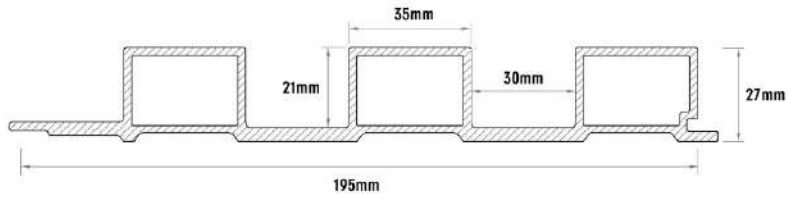

Panel Size : 116 Inch (Length) x 7.7 inch (Width) x 27 mm (Height)
Area per Panel : 6.2 SQF Per Panel

Walnut#

Natural#

Wenge#

Color & Size Options !

27 mm

Panel Size : 116 Inch (Length) x 7.7 inch (Width) x 27 mm (Height)
Area per Panel : 6.2 SQF Per Panel

Teak#

Ash#

Brown#

Color & Size Options !

14 mm

Panel Size : 116 Inch (Length) x 7.7 inch (Width) x 14 mm (Height)
Area per Panel : 6.2 SQF Per Panel

Walnut#

Natural#

Wenge#

Color & Size Options !

14 mm

Panel Size : 116 Inch (Length) x 7.7 inch (Width) x 14 mm (Height)
Area per Panel : 6.2 SQF Per Panel

Teak#

Ash#

Brown#

Finishing
Accessories