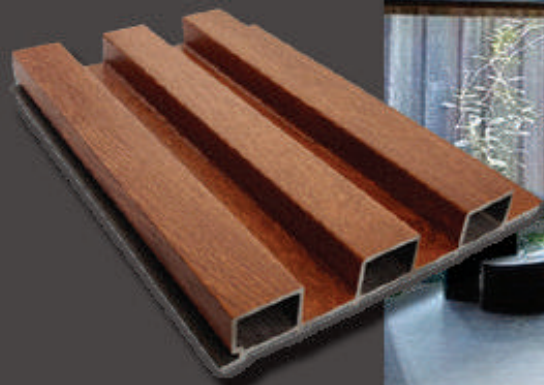

Our Clients!

A Luxury Range Of Interior Louvers

**an elite range of fluted panels that are modern & classy.
A remarkable combination of nature and technology,
that offers a highly Superior, Resilient and Cost Effective
alternate to real wood Paneling. Wood Concept WPC Louver
Panels are pre finished, ready to Install, completely Water
& Termite Proof and durable enough to last a lifetime.**

areas
of
louvers
application

Louver Panels can be used to beautify all Interior walls & Ceilings in homes, offices, hotels, healthcare, education institutes, health clubs, recreation facilities, etc without the fear of deformation, breakage, discoloration or going bad.

go
Bold
flaunt your
walls

natural 27mm

go
Classic
make everlasting
elegant

brown 27mm

go
Linear
build inline
harmony

wenge 27mm

Color & Size Options !

27 mm