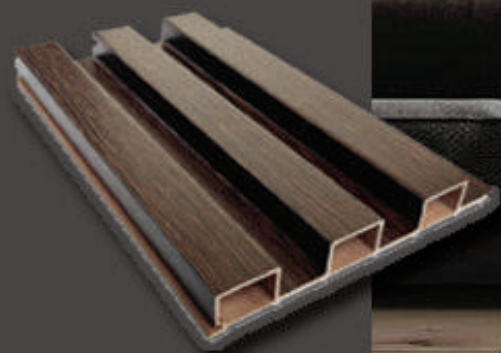

go
Bold
flaunt your
walls

natural 27mm

go
Classic
make everlasting
elegant

brown 27mm

go
Linear
build inline
harmony

wenge 27mm

Color & Size Options !

27 mm