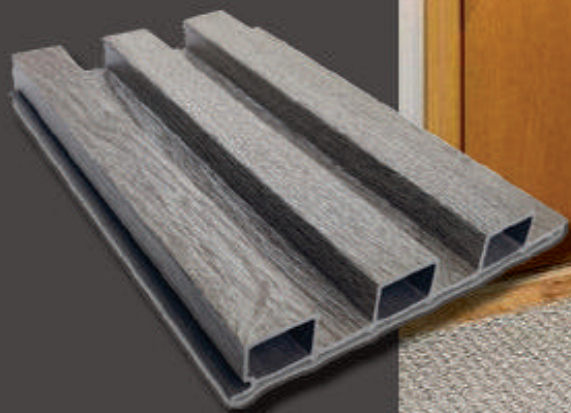

go
Bold
flaunt your
walls

natural 27mm